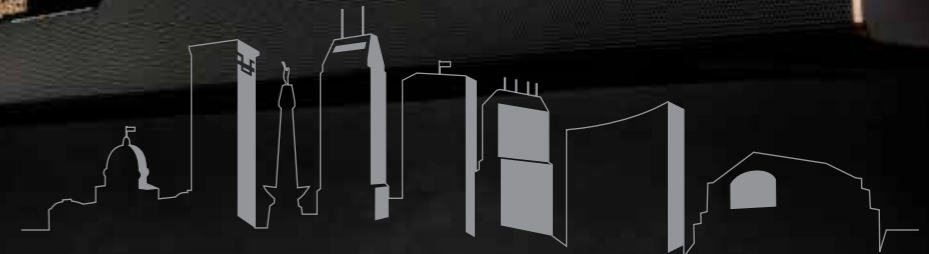

Our goal is to allow you to experience a higher quality product. Period.

ANODIZED ALUMINUM - WHITE
OR FLAT SURFACE - BE
WATER PRINT - BLACK PROGRAM

DESIGNED WITH PRIDE IN INDIANAPOLIS

Klipsch®

**NO WIRES
NO RECEIVER
NO HASSLE**