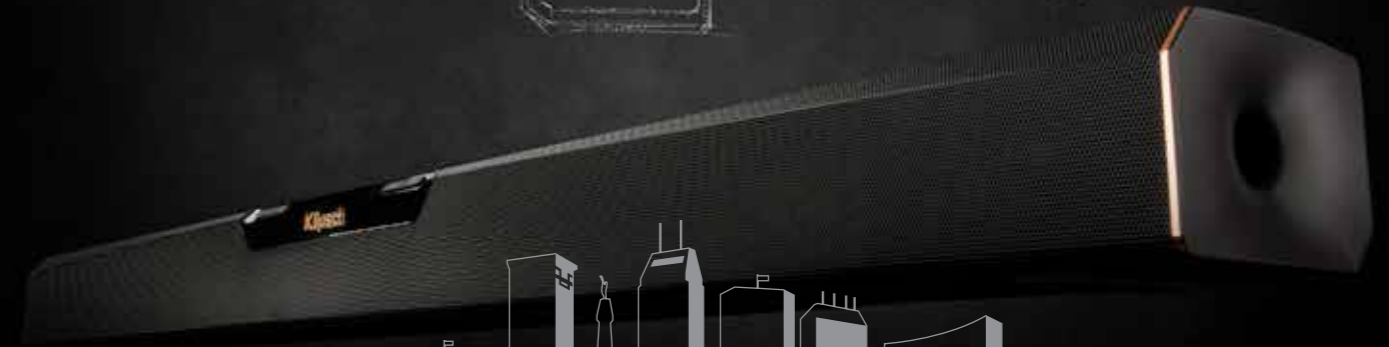

ANODIZED ALUMINUM - WHITE
OR FLAT SURFACE - BE
WATER PRINT - BLACK PROGRAM

DESIGNED WITH PRIDE IN INDIANAPOLIS